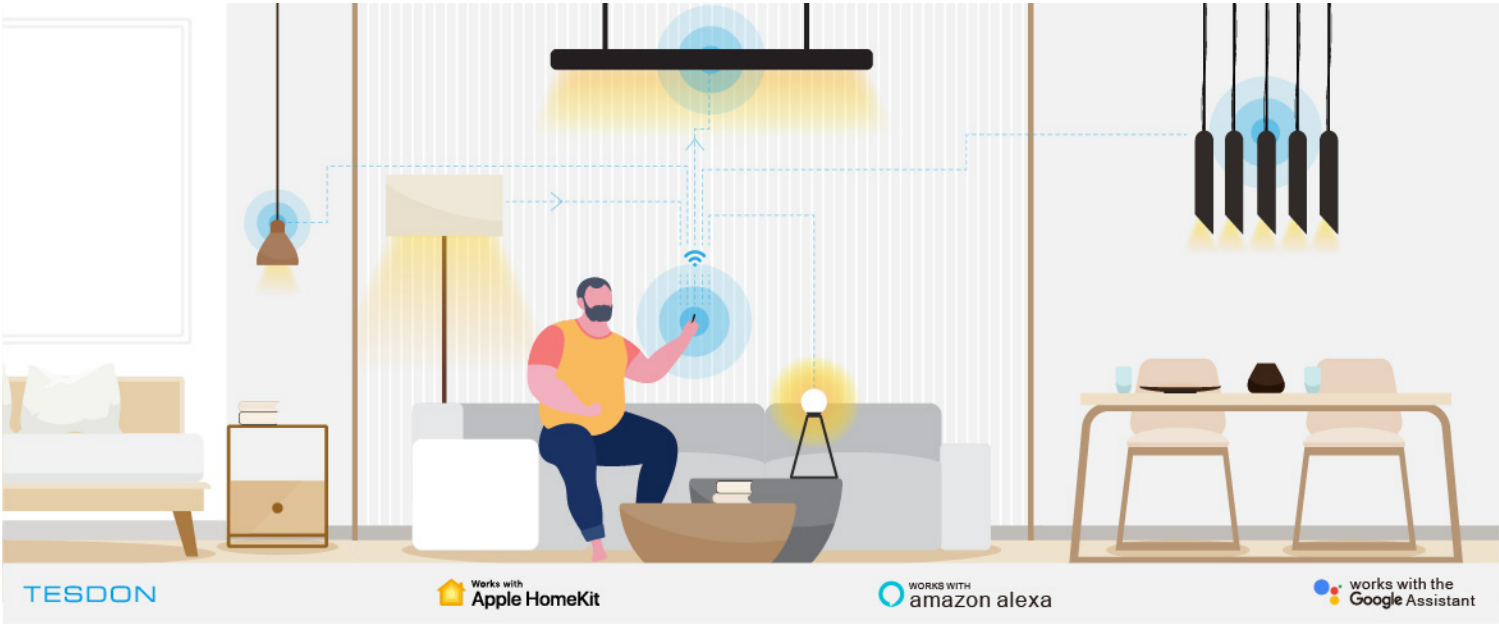

Smart Controller

Fit With All Lamp Fixture Experience More Surprises

TESDON Smart Controller Can Freely Connection With Pendant Light, Ceiling Lamp, Floor Lamp, Table Lamp, Wall Lamp Etc.
Make Your Own Light Kingdom Only By Control Your Home Lights With Smart Phone.