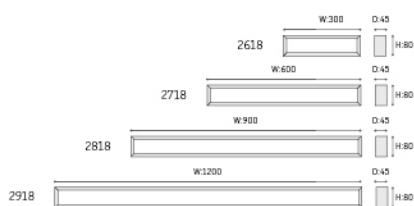

2618/2718/2818/2918

Bathroom lamp with light ups and down, you can install on two size of mirror in your bathroom.

LED: High voltage LED module/HONGLI or EPISTAR(SMD 2835 LED)

PF: >0.5

RA: >80

Input voltage: 220~240V 50/60Hz

Warranty: 3 years

CCT: 3000K

Energy efficiency: Variable LED lamps of the efficiency class A

Chrome

Article no.	Description.	Features.	Lumens.
2618	LED Mirror Lamp	Aluminium shell+Acrylic cover/SMD LED 10W	230lm
2718	LED Mirror Lamp	Aluminium shell+Acrylic cover/SMD LED 15W	660lm
2818	LED Mirror Lamp	Aluminium shell+Acrylic cover/SMD LED 20W	990lm
2918	LED Mirror Lamp	Aluminium shell+Acrylic cover/SMD LED 36W	1760lm