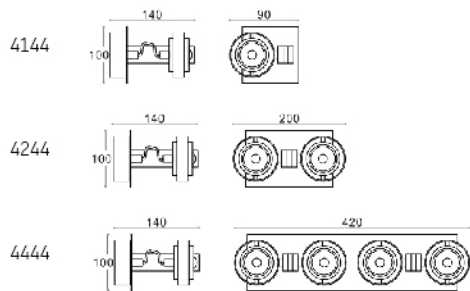

4144/4244/4444

Mechanical spot lamp , can adjust to all angle, as you like, suitable for bathroom.

Input voltage: 220~240V 50/60Hz

Warranty: 3 years

Article no.	Description.	Features.	Lumens.
4144	Spot light	Iron shell / GV10 / 1 X 35W MAX	
4244	Spot light	Iron shell / GV10 / 2 X 35W MAX	
4444	Spot light	Iron shell / GV10 / 4 X 35W MAX	