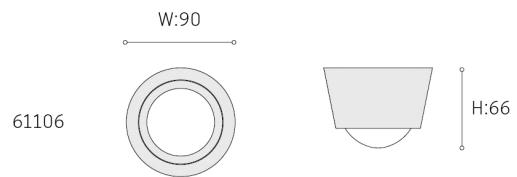

Article no.	Description.	Features.	Lumens.
61106	LED Ceiling Lamp	Aluminium shell(+Glass cover/SMD LED 8W	420lm