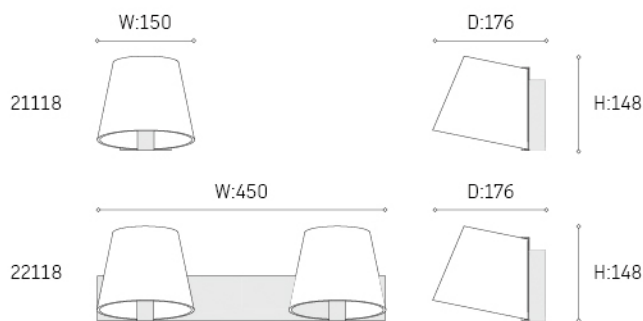

A typical trapezoid wall lamp, with photo logy oval acrylic light-guide technology, the collision of modern and traditional, make a difference artistic spark, special spot on the oval surface likes the star light in night. Let you feel in the brilliant start night. This lamp with IP44 water proof and have single or double head to choose.

LED: High voltage LED module/HONGLI or EPISTAR(SMD 2835 LED)

PF: >0.5

RA: >80

Input voltage: 220~240V 50/60Hz

Warranty: 3 years

CCT: 3000K

Energy efficiency: Variable LED lamps of the efficiency class A