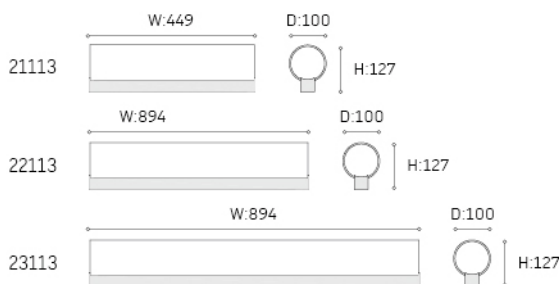

LED: High voltage LED module/HONGLI or EPISTAR(SMD 2835 LED)

PF: >0.5

RA: >80

Input voltage: 220~240V 50/60Hz

Warranty: 3 years

CCT: 3000K

Energy efficiency: Variable LED lamps of the efficiency class A

Article no.	Description.	Features.	Lumens.
21113	LED Mirior Lamp	Aluminium and Zinc Alloy shell+Acrylic cover/SMD LED 12W	500lm
22113	LED Mirior Lamp	Aluminium and Zinc Alloy shell+Acrylic cover/SMD LED 17W	800lm
23113	LED Mirior Lamp	Aluminium and Zinc Alloy shell+Acrylic cover/SMD LED 21W	900lm