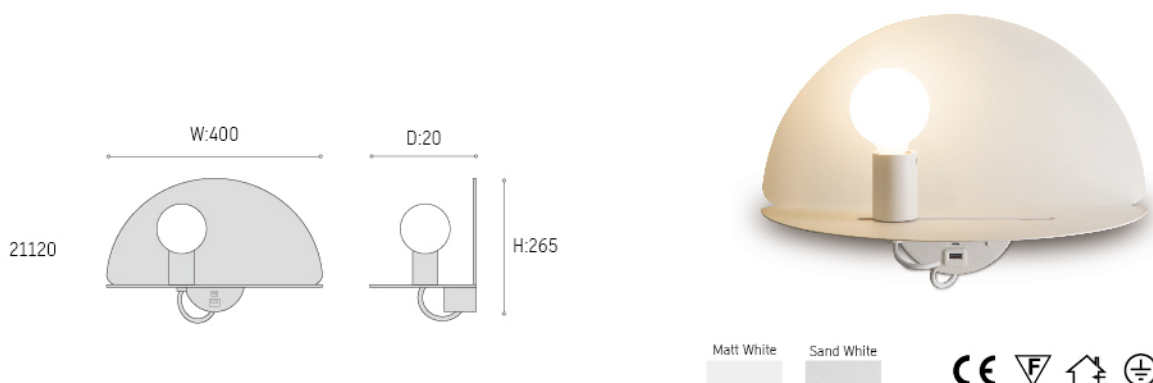

21120

IYUWEI<sup>Lighting</sup>  
TESDON

A multifunction wall lamp with USB and Type-C charger. Useful and fashionable, it is suitable for bedroom and reading room where ever you like.

Input voltage: 220~240V 50/60Hz

Warranty: 3 years

Article no.	Description.	Features.	Lumens.
21120	Wall Light	Iron shell / E27	