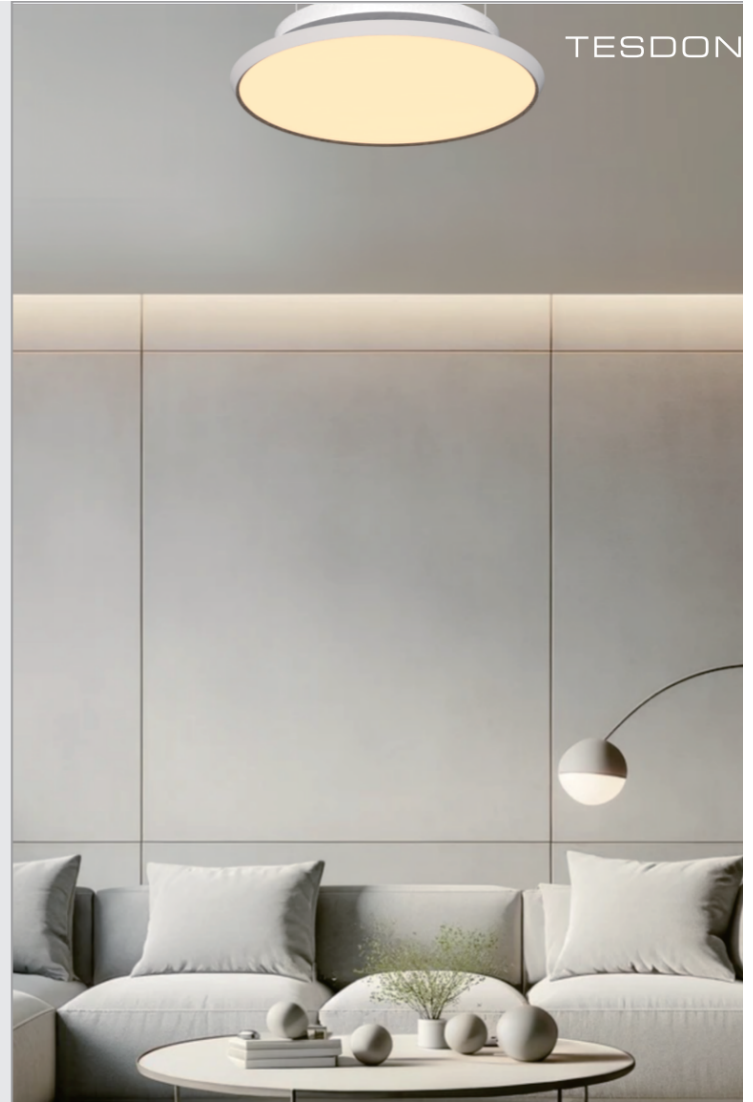

Lift Chandelier

IYUWEI LIGHTING | TESDON

81064/82064/83064

81064 Ø400Version | LED Lower Light 32W+Upper Light 20W | Motor power 20W

82064 Ø500Version | LED Lower Light 40W+Upper Light 20W | Motor power 26W

83064 Ø600Version | LED Lower Light 48W+Upper Light 20W | Motor power 30W

newly designed motorized elevation pendant lamp

Extension Range 0-1.5m: Easily meets your height requirements, whether high or low.

2.4G Knob Remote Control: Full control at your fingertips.

One-Click Switch and Motor Activation: Convenient and efficient,
enjoy perfect lighting anytime, anywhere.

Freely Adjustable Personalized Height: Adapt to different scenes .